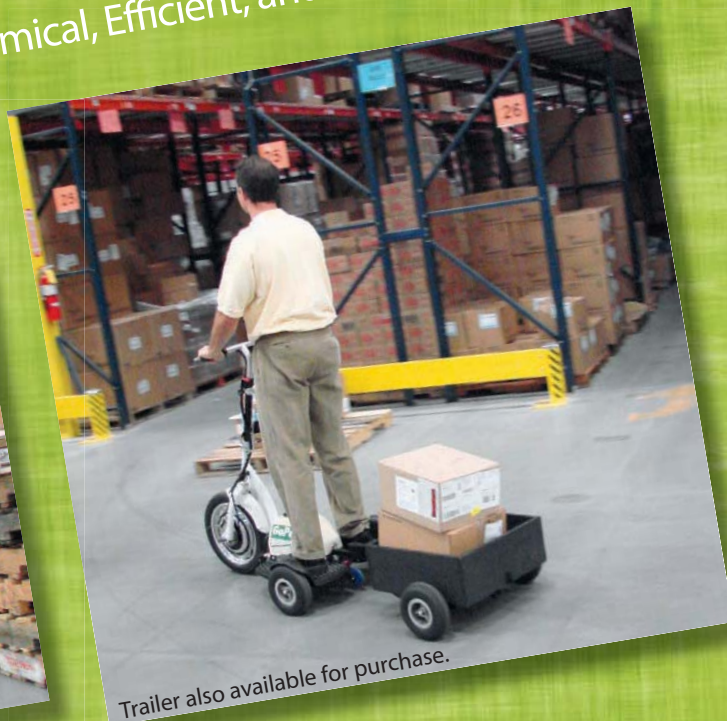

$895.00

Call For a Demo!

Finally, a Personal Transporter that's Economical, Efficient, and Easy to Use!

Trailer also available for purchase.

Warehouse/Industrial GoPet

Introducing **GoPet™**, the electric vehicle designed for increased productivity and efficiency in warehouses and industrial plants. Maintenance, order picking and security are just a few of the many applications where **GoPet** can make a difference. With its top speed of 16 mph, a range of over 25 miles per charge and the ability to be used both indoors and outdoors, the **GoPet** is ready for action. **GoPet** features fatigue-fighting rubber foot pads, a wide standing platform for safety and stability plus pneumatic wheels for a smooth ride.

Get your plant or warehouse moving... with **GoPet!**